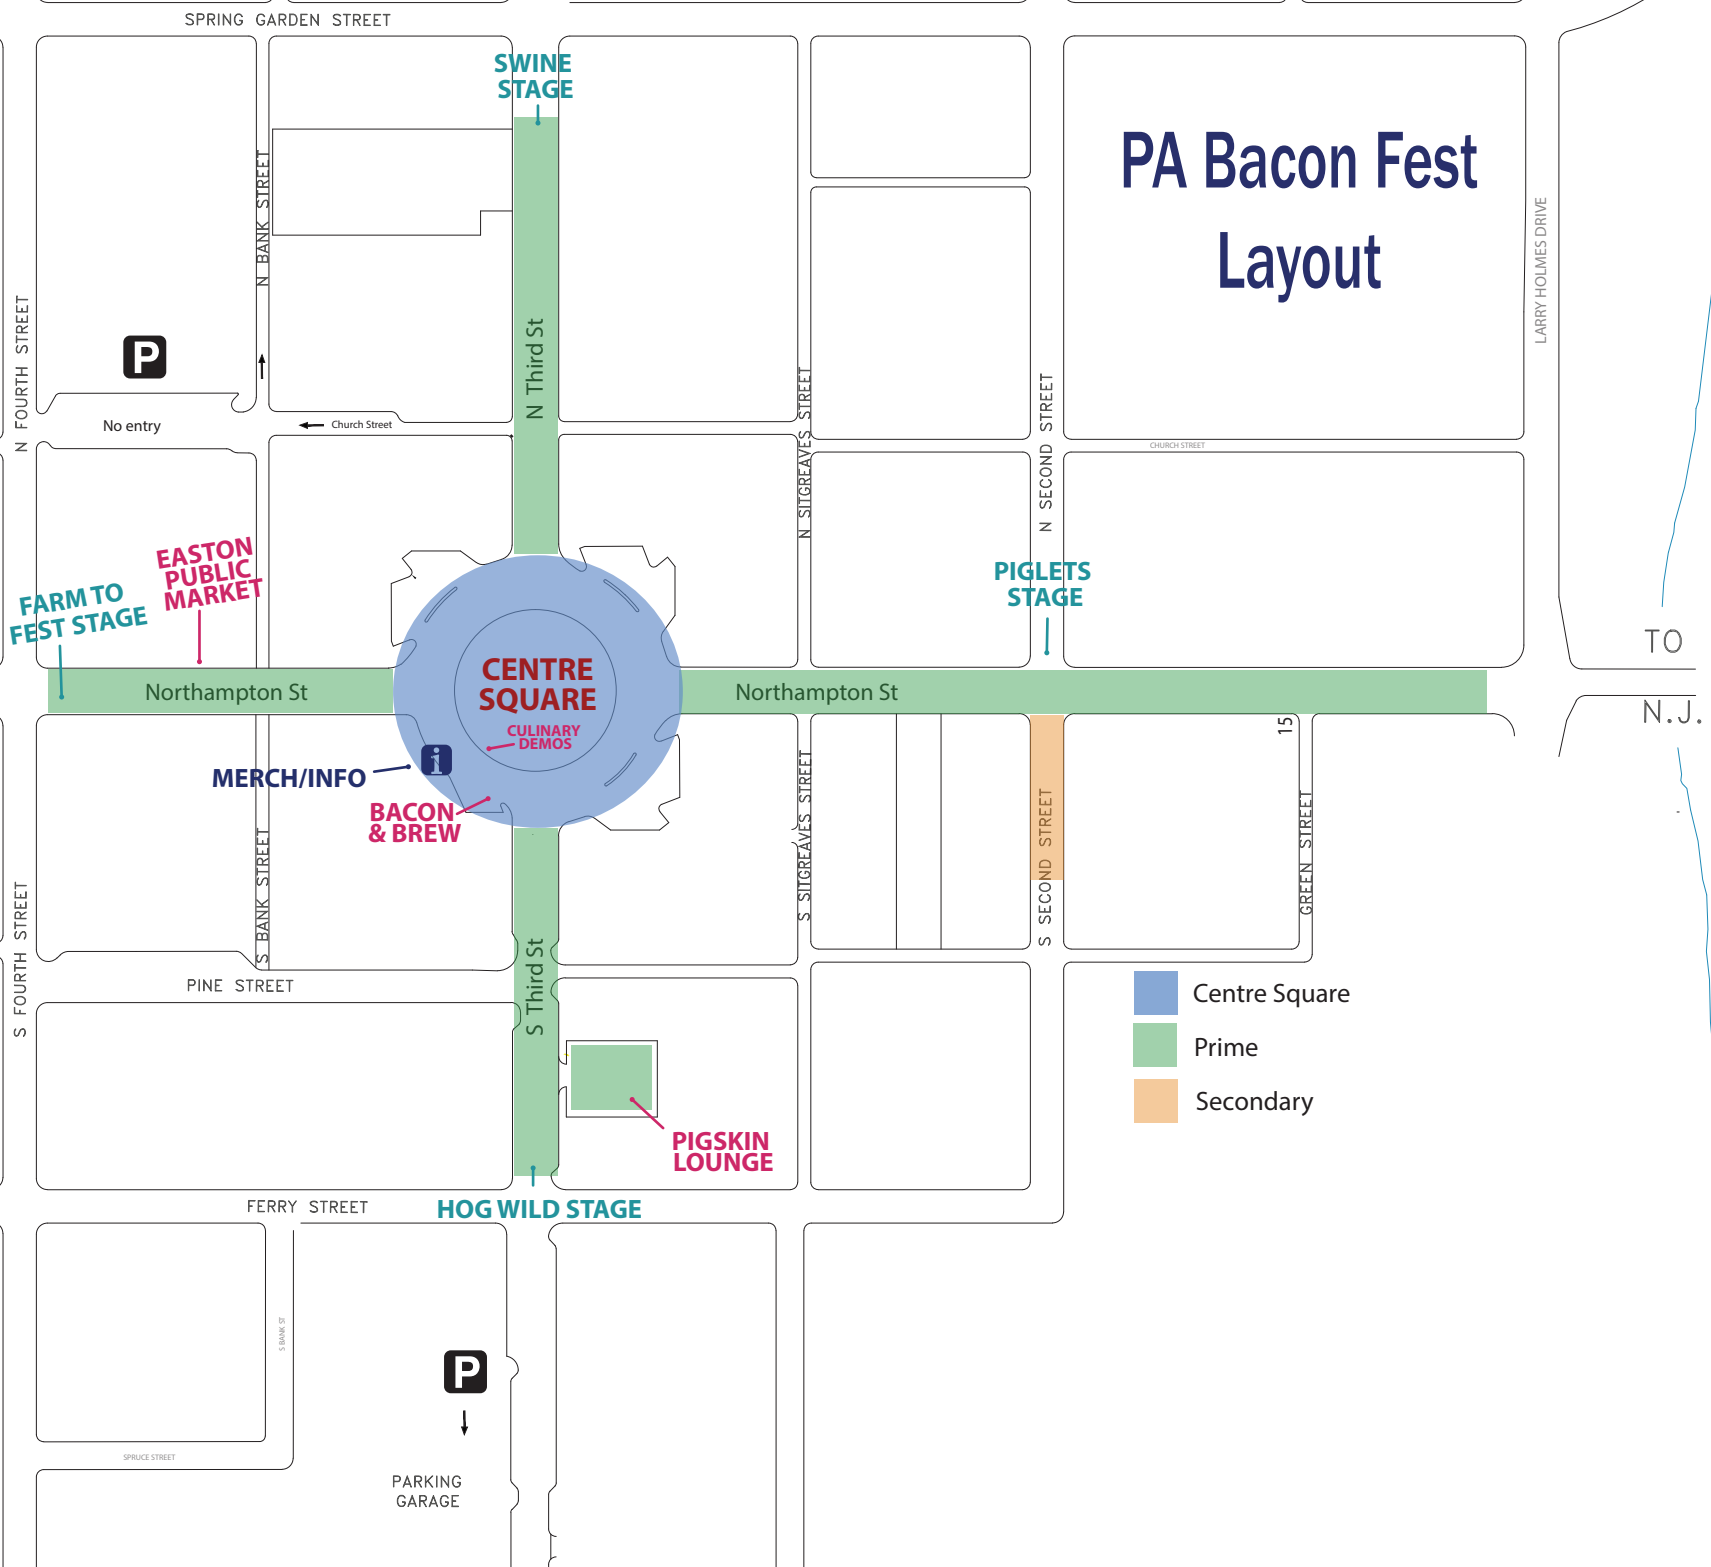

PA Bacon Fest Layout

DELAWARE RIVER

TO
N.J.