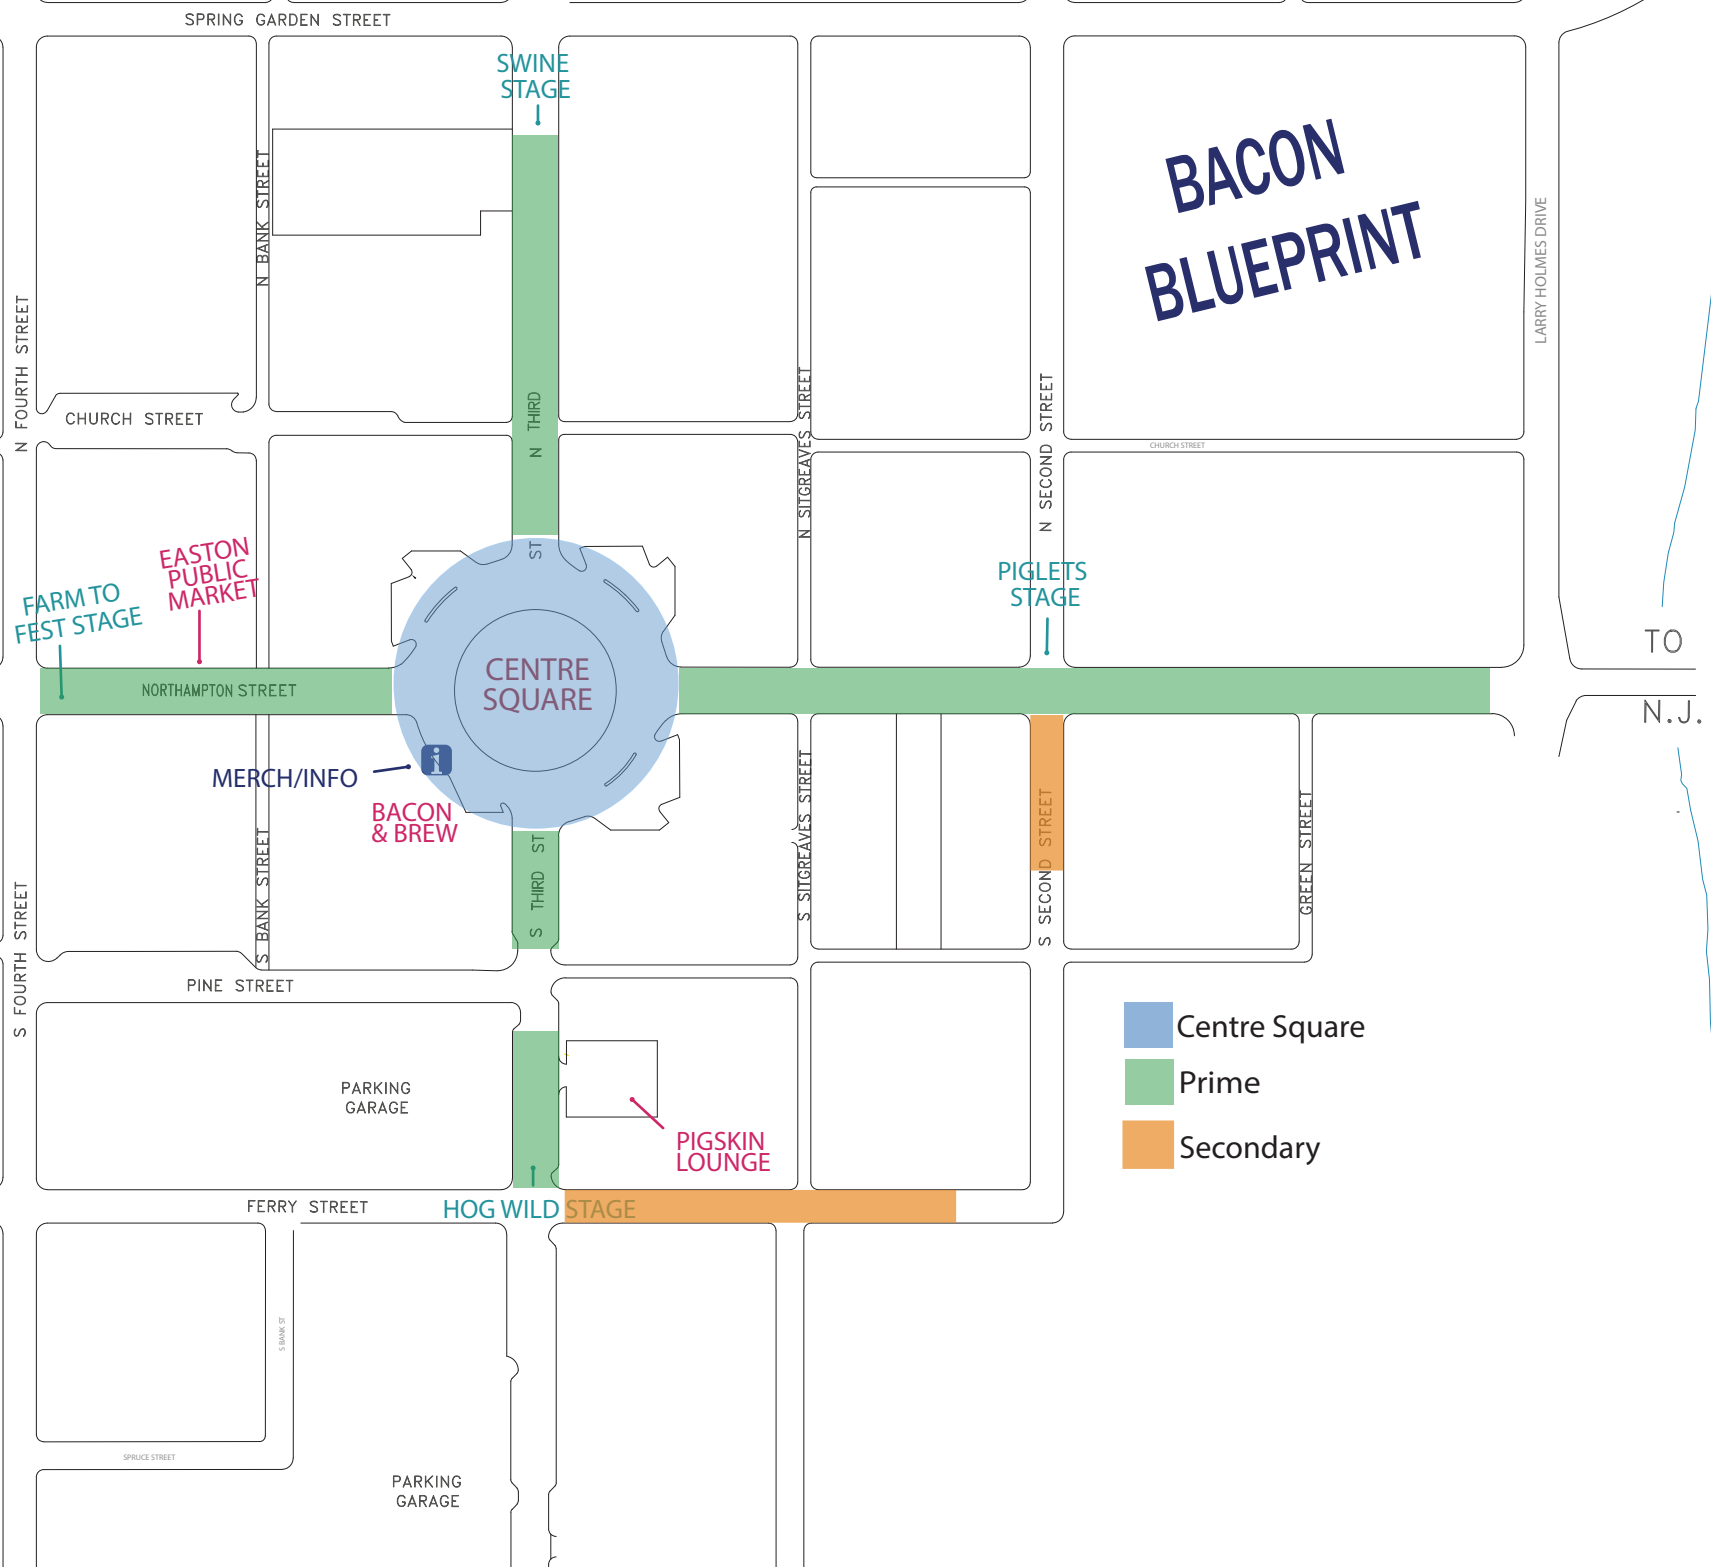

BACON BLUEPRINT

DELAWARE RIVER

- Centre Square
- Prime
- Secondary